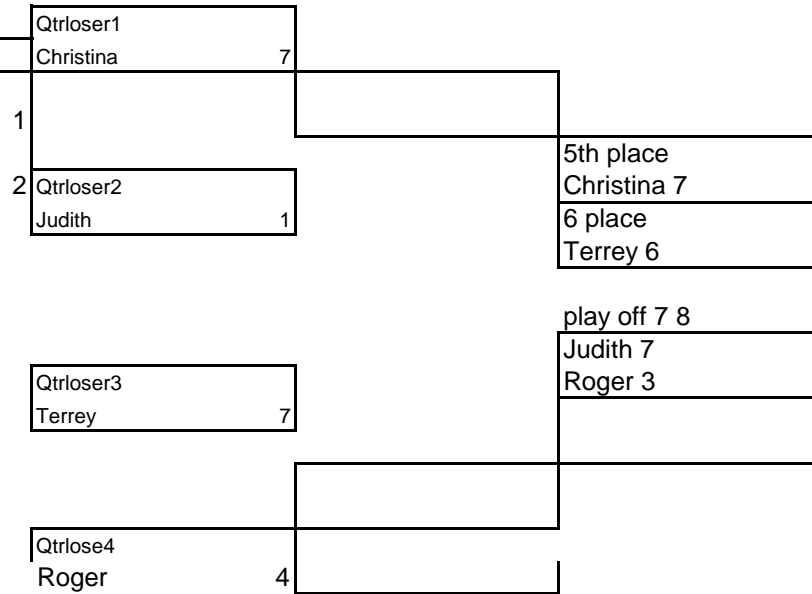

CONSOLATION DOUBLES

Chris/Jo
Pam/John
Ann B/Sara
Zandra/Anne S

	Chris	Pam	Ann	Zandra	TOTAL	Place
A3D4		7		5	12	1
B3C4	5		7	7	19	2
C3B4		3		6	9	0
D3A4	7	2	7		16	2

PLAY OFF PLACES 5-8

	Paid	Lunch	HANDICAP
Anne Brookes	7		3
Terrey Sparks	8		4
Valerie Harding	8		6
Roger Deas	8		9
Jane Collier	7		3
Tony Lee	8		4
Zandra Cardy	7		8
Pam Hopper	7		7
Jo Frankish	8		8
Judith Hand	8		4
John Skuse	8		5
Anne Skuse	8		10
Chris Parish	8		5
Christina Rice	8		3
Adrienne Strover	7		8
Sara Strover	8		9

Anne Brookes	3 A
Valerie Harding	6 A
Chris Parish	6 A
Anne Skuse	10 A
Jane Collier	3 B
John Skuse	5 B
Pam Hopper	7 B
Sara Strover	9 B
Christina Rice	3 C
Judith Hand	4 C
Zandra Cardy	8 C
Roger Deas	9 C
Terrey Sparks	4 D
Tony Lee	4 D
Jo Frankish	8 D
Adrienne Strover	8 D